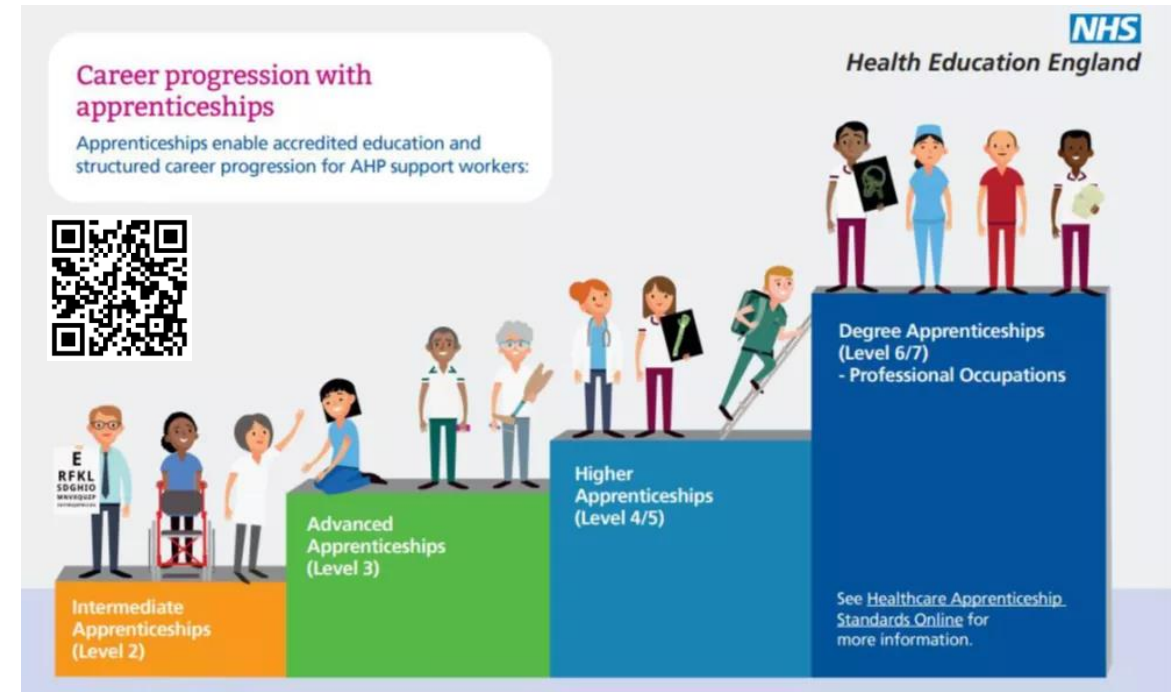

AHP Support Worker Resources

Sussex ICS: AHP Faculty

The HEE SE AHP team and SE AHP Faculties have co-produced online resources designed to develop our staff both professionally and personally.

AHP Support worker training resource: Aligning with the national framework, contains a wealth of training opportunities and options available tailored to your ICS.

AHP Apprenticeship resource: Provides information on all AHP professions for both those who want to support apprentices in their teams and departments. As well as those who want to complete an apprenticeship from Levels 2-7.