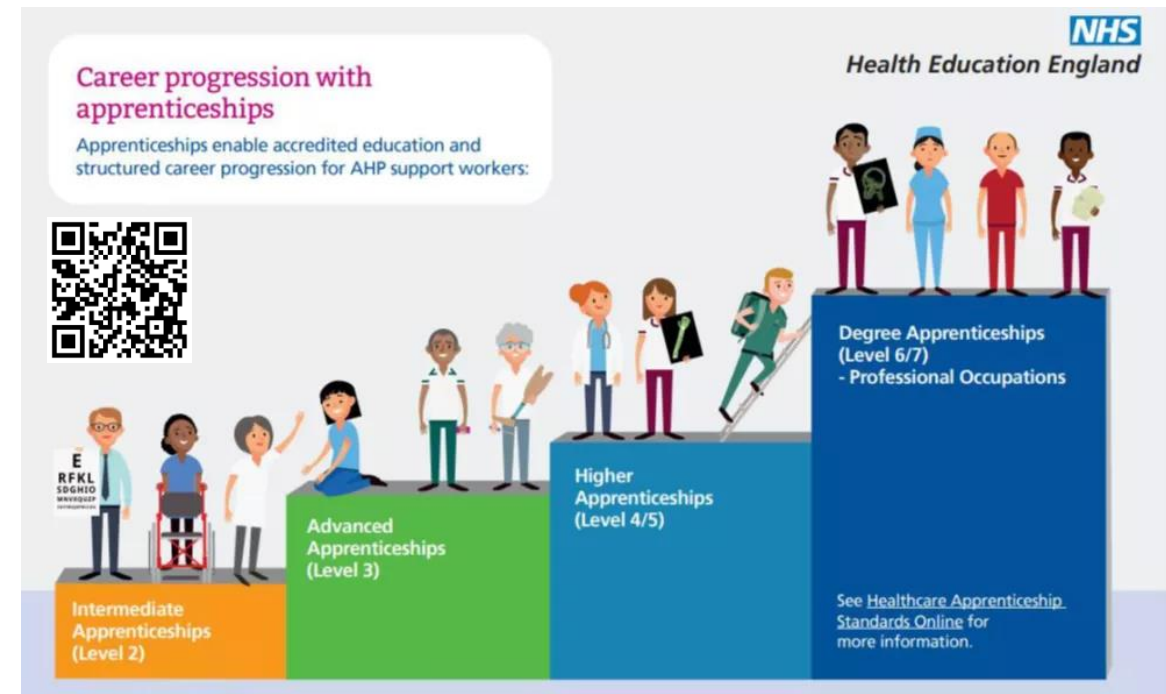

AHP Support Worker Resources

Kent and Medway ICS: AHP Faculty

The HEE SE AHP team and SE AHP Faculties have co-produced online resources designed to develop our staff both professionally and personally.

AHP Support worker training resource: Aligning with the national framework, contains a wealth of training opportunities and options available tailored to your ICS.

AHP Apprenticeship resource: Provides information on all AHP professions for both those who want to support apprentices in their teams and departments. As well as those who want to complete an apprenticeship from Levels 2-7.