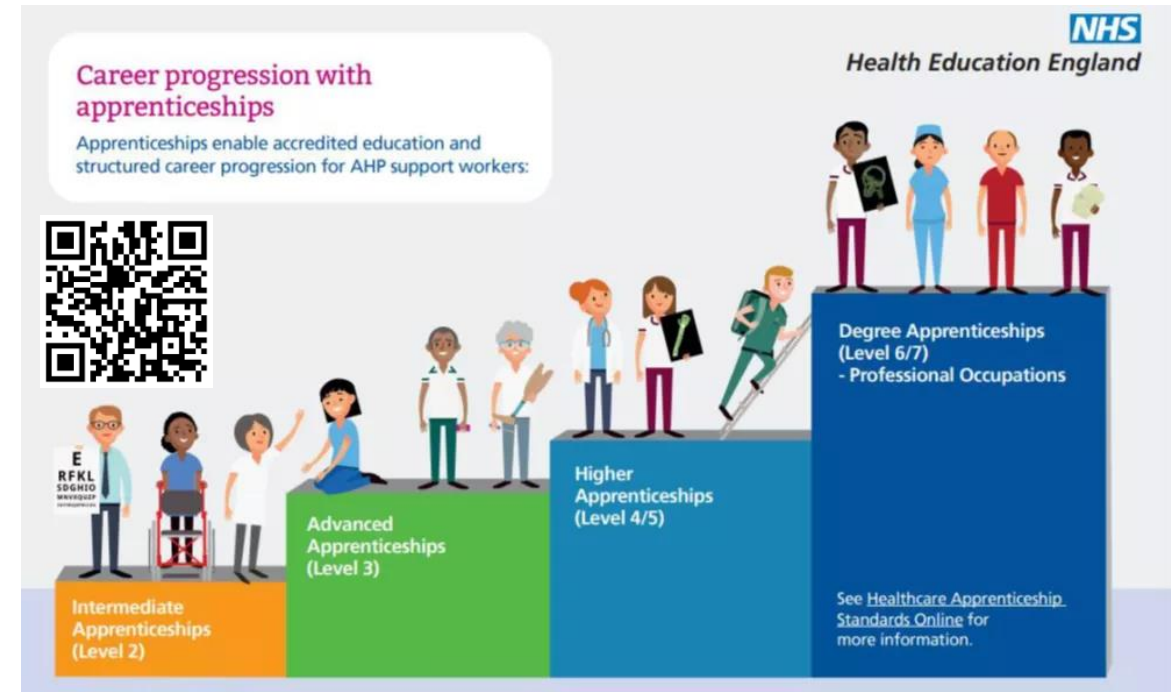

AHP Support Worker Resources

HIOW ICS: AHP Faculty

The HEE SE AHP team and SE AHP Faculties have co-produced online resources designed to develop our staff both professionally and personally.

AHP Support worker training resource: Aligning with the national framework, contains a wealth of training opportunities and options available tailored to your ICS.

AHP Apprenticeship resource: Provides information on all AHP professions for both those who want to support apprentices in their teams and departments. As well as those who want to complete an apprenticeship from Levels 2-7.