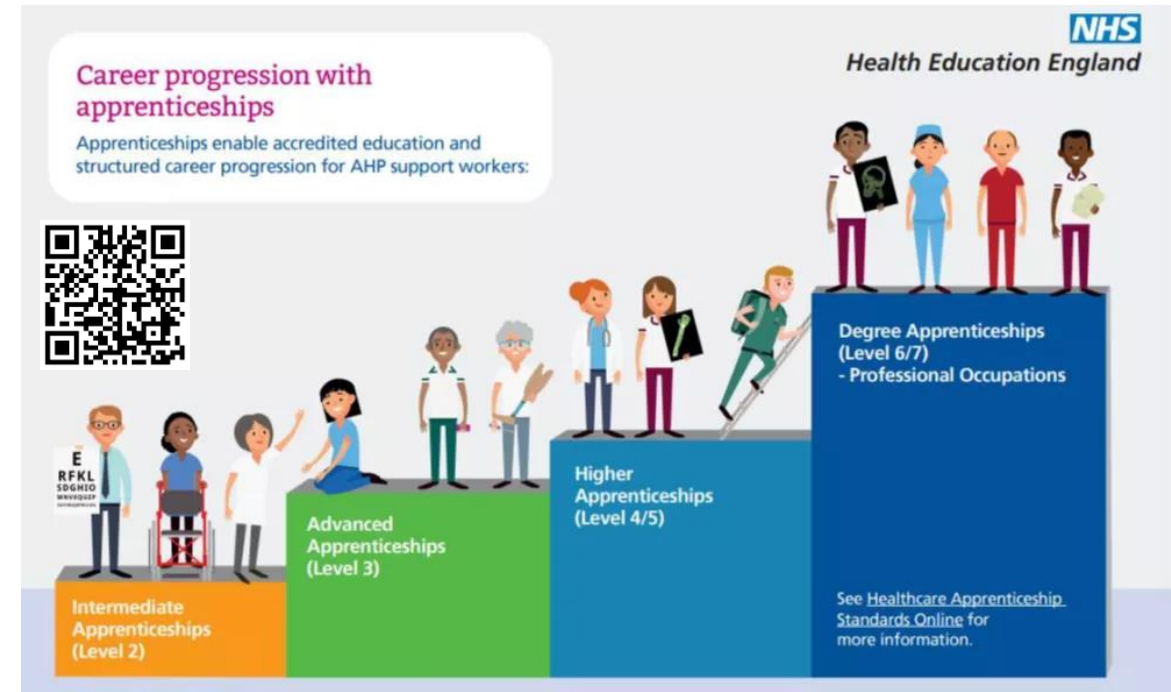

AHP Support Worker Resources

BOB ICS: AHP Faculty

The HEE SE AHP team and SE AHP Faculties have co-produced online resources designed to develop our staff both professionally and personally.

AHP Support worker training resource: Aligning with the national framework, contains a wealth of training opportunities and options available tailored to your ICS.

AHP Apprenticeship resource: Provides information on all AHP professions for both those who want to support apprentices in their teams and departments. As well as those who want to complete an apprenticeship from Levels 2-7.